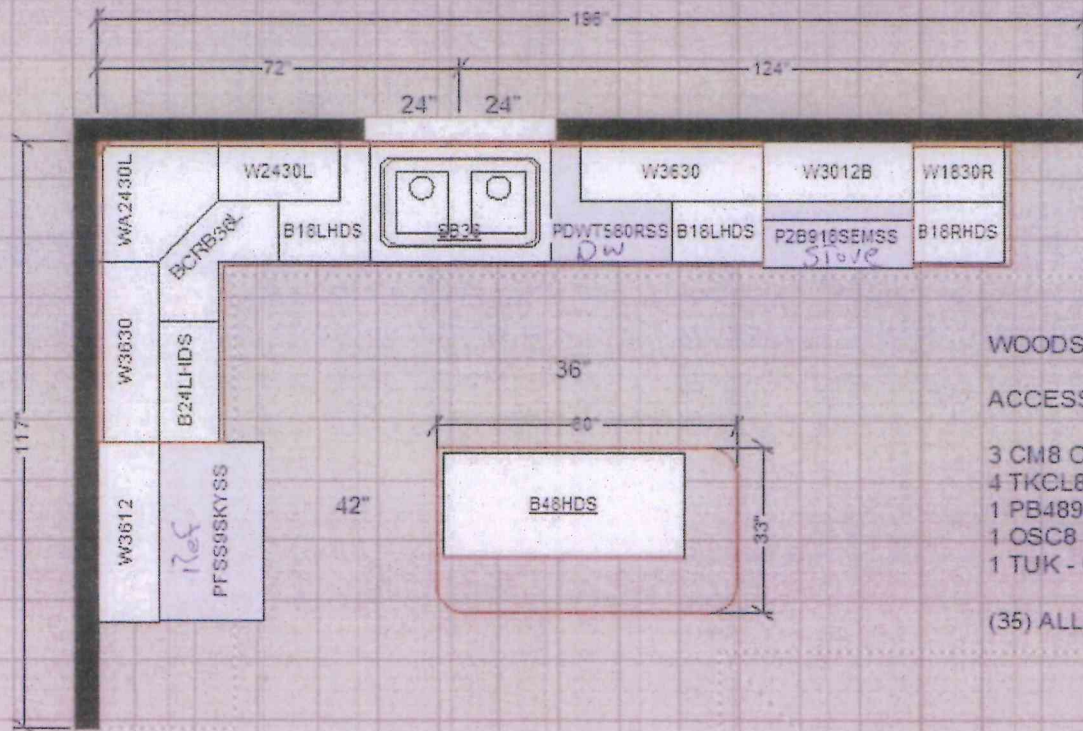

Sousa
REALTY & DEVELOPMENT

PINEWOOD ESTATES

FIRST FLOOR

SECOND FLOOR PLAN "B"

HALF BATH

MAIN BATH

MASTER BATH

WOODSTAR HARBORVIEW BIRCH

ACCESSORIES

- 3 CM8 CROWN - STOCK
- 4 TKCL8 TOEKICK - STOCK
- 1 PB4896P PANEL - STOCK
- 1 OSC8 CSC - STOCK
- 1 TUK - ORDER

(35) ALLISON 53005-G10 KNOBS KIT AND BATHS