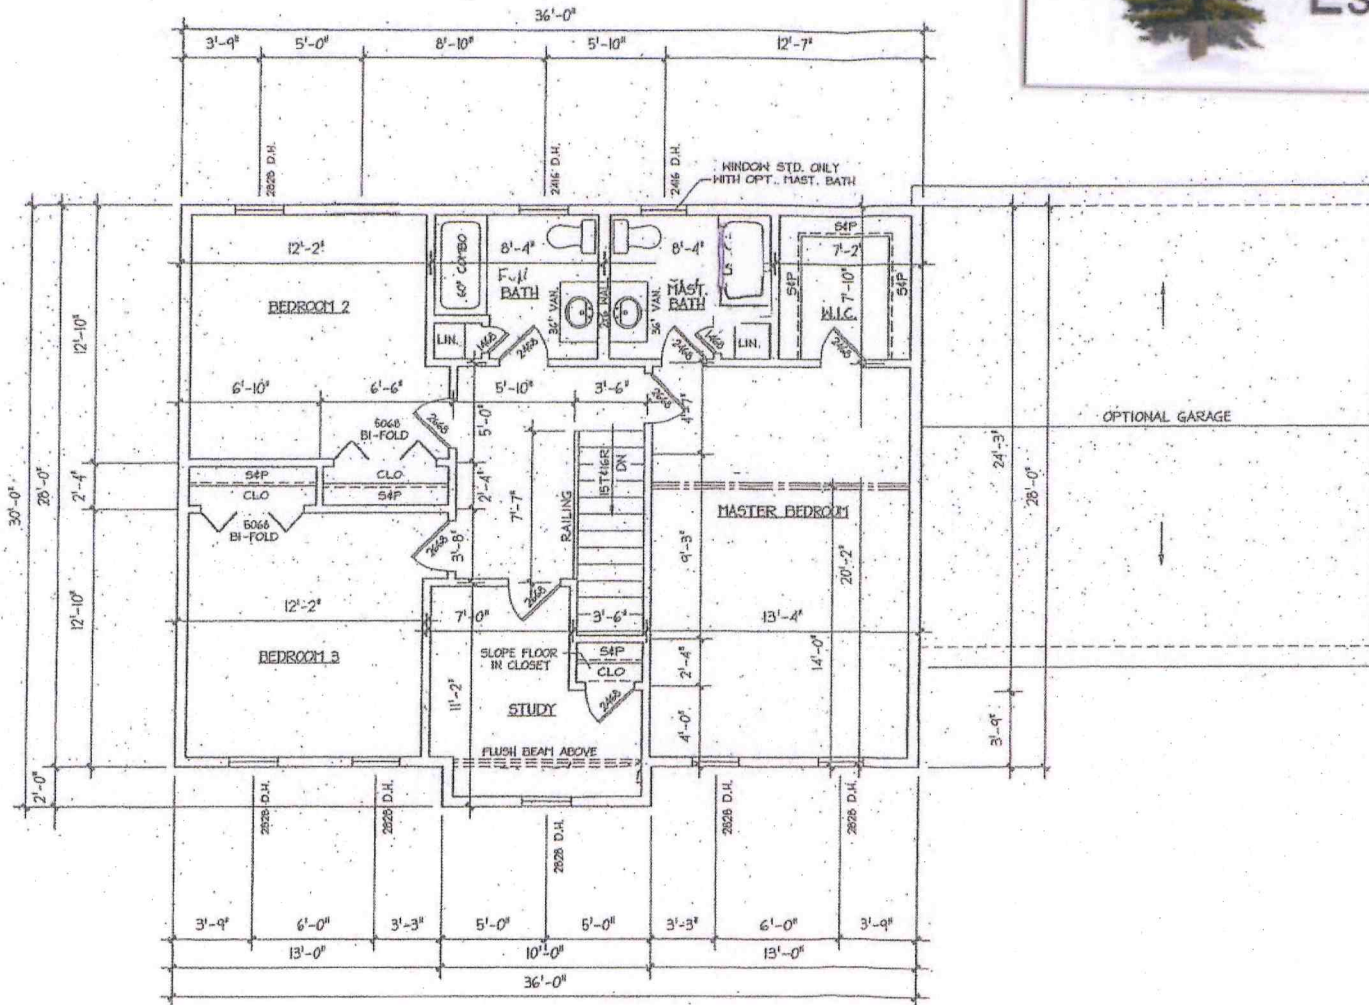

Sousa
REALTY & DEVELOPMENT

PINEWOOD ESTATES

FIRST FLOOR

SECOND FLOOR PLAN "B"

HALF BATH

MAIN BATH

MASTER BATH

WOODSTAR HARBORVIEW BIRCH

ACCESSORIES

- 3 CM8 CROWN - STOCK
- 4 TKCL8 TOEKICK - STOCK
- 1 PB4896P PANEL - STOCK
- 1 OSC8 CSC - STOCK
- 1 TUK - ORDER

(35) ALLISON 53005-G10 KNOBS KIT AND BATHS